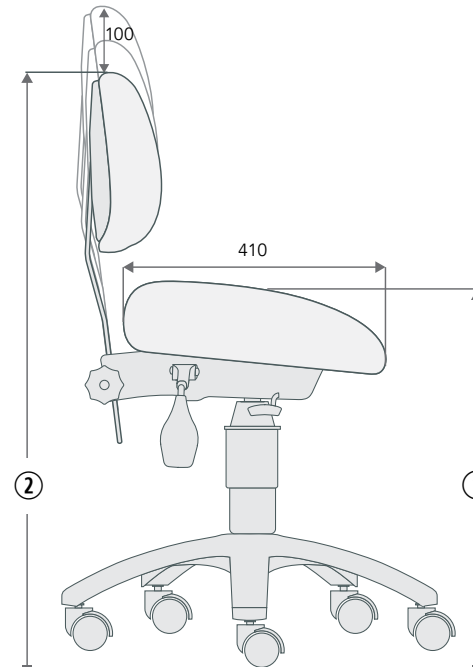

Factory address:
13/17 Chambers Road, Altona North,
VIC 3025, Australia

Postal address:
PO Box 200, Altona North,
VIC 3025, Australia

Doctor C Dental Stool

Note: Dimensions are in mm.

PRODUCT OPTIONS

The Doctor C Stool is fitted with a 140 stroke gas lift as standard. If you require a higher or lower stool, alternative gas lifts are available (see table below).

Gas lift size	Seat height ①		Back height ②	
	MIN	MAX	MIN	MAX
100	470	545	710	795
140	490	610	735	860
160	545	680	790	930
200	550	740	800	990

Note:

- Heights are estimates only (tolerance 10mm)
- Vertical movement shown in diagram is in addition to height shown in table
- With alloy base fitted, all heights are reduced by 20mm

Mechanism

Fully ergonomic 3 lever mechanism with independent seat and back adjustment.

Base material

Nylon (standard) or alloy (alloy diameter 600mm).

Friction castors

Fitted with polyurethane soft tire friction castors limiting the stool's movement when pressure is released (e.g. when the user stands up). Free wheel castors can be fitted upon request (black only).

CAPACITY

120kg (evenly spread).

SHIPPING INFO

Stool weight: 11.5kg
Packaged weight: 13.5kg
Packaged dimensions: 590mm × 590mm × 510mm

OPTIONAL ACCESSORIES

The height of the stool is normally controlled by the right hand lever. A foot activation ring can be fitted to all doctor stools (currently grey only).