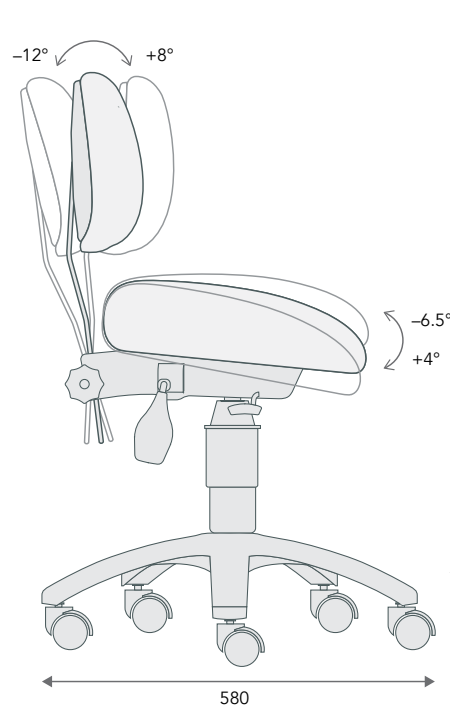

Factory address:
13/17 Chambers Road, Altona North,
VIC 3025, Australia

Postal address:
PO Box 200, Altona North,
VIC 3025, Australia

Doctor C Dental Stool

Note: Dimensions are in mm.

PRODUCT OPTIONS

The Doctor C Stool is fitted with a 140 stroke gas lift as standard. If you require a higher or lower stool, alternative gas lifts are available (see table below).

Gas lift size	Seat height ①		Back height ②	
	MIN	MAX	MIN	MAX
100	470	545	710	795
140	490	610	735	860
160	545	680	790	930
200	550	740	800	990

Note:

- Heights are estimates only (tolerance 10mm)
- Vertical movement shown in diagram is in addition to height shown in table
- With alloy base fitted, all heights are reduced by 20mm

Mechanism

Fully ergonomic 3 lever mechanism with independent seat and back adjustment.

Base material

Nylon (standard) or alloy (alloy diameter 600mm).

Friction castors

Fitted with polyurethane soft tire friction castors limiting the stool's movement when pressure is released (e.g. when the user stands up). Free wheel castors can be fitted upon request (black only).

CAPACITY

120kg (evenly spread).

SHIPPING INFO

Stool weight: 11.5kg
Packaged weight: 13.5kg
Packaged dimensions: 590mm × 590mm × 510mm

OPTIONAL ACCESSORIES

The height of the stool is normally controlled by the right hand lever. A foot activation ring can be fitted to all doctor stools (currently grey only).