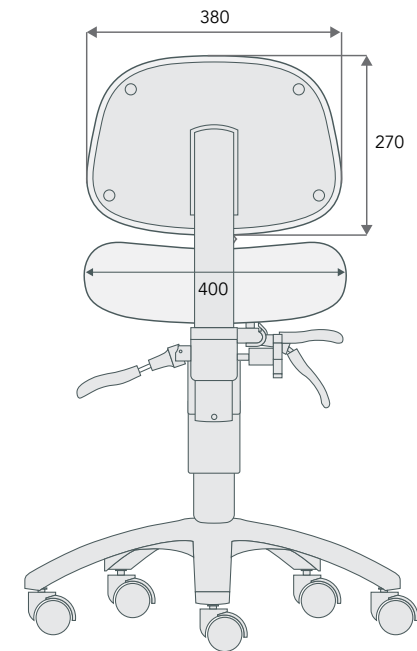

Factory address:
13/17 Chambers Road, Altona North,
VIC 3025, Australia

Postal address:
PO Box 200, Altona North,
VIC 3025, Australia

Doctor C Dental Stool

Note: Dimensions are in mm.

PRODUCT OPTIONS

The Doctor C Stool is fitted with a 140 stroke gas lift as standard. If you require a higher or lower stool, alternative gas lifts are available (see table below).

Gas lift size	Seat height ①		Back height ②	
	MIN	MAX	MIN	MAX
100	470	545	710	795
140	490	610	735	860
160	545	680	790	930
200	550	740	800	990

Note:

- Heights are estimates only (tolerance 10mm)
- Vertical movement shown in diagram is in addition to height shown in table
- With alloy base fitted, all heights are reduced by 20mm

Mechanism

Fully ergonomic 3 lever mechanism with independent seat and back adjustment.

Base material

Nylon (standard) or alloy (alloy diameter 600mm).

Friction castors

Fitted with polyurethane soft tire friction castors limiting the stool's movement when pressure is released (e.g. when the user stands up). Free wheel castors can be fitted upon request (black only).

CAPACITY

120kg (evenly spread).

SHIPPING INFO

Stool weight: 11.5kg
Packaged weight: 13.5kg
Packaged dimensions: 590mm × 590mm × 510mm

OPTIONAL ACCESSORIES

The height of the stool is normally controlled by the right hand lever. A foot activation ring can be fitted to all doctor stools (currently grey only).