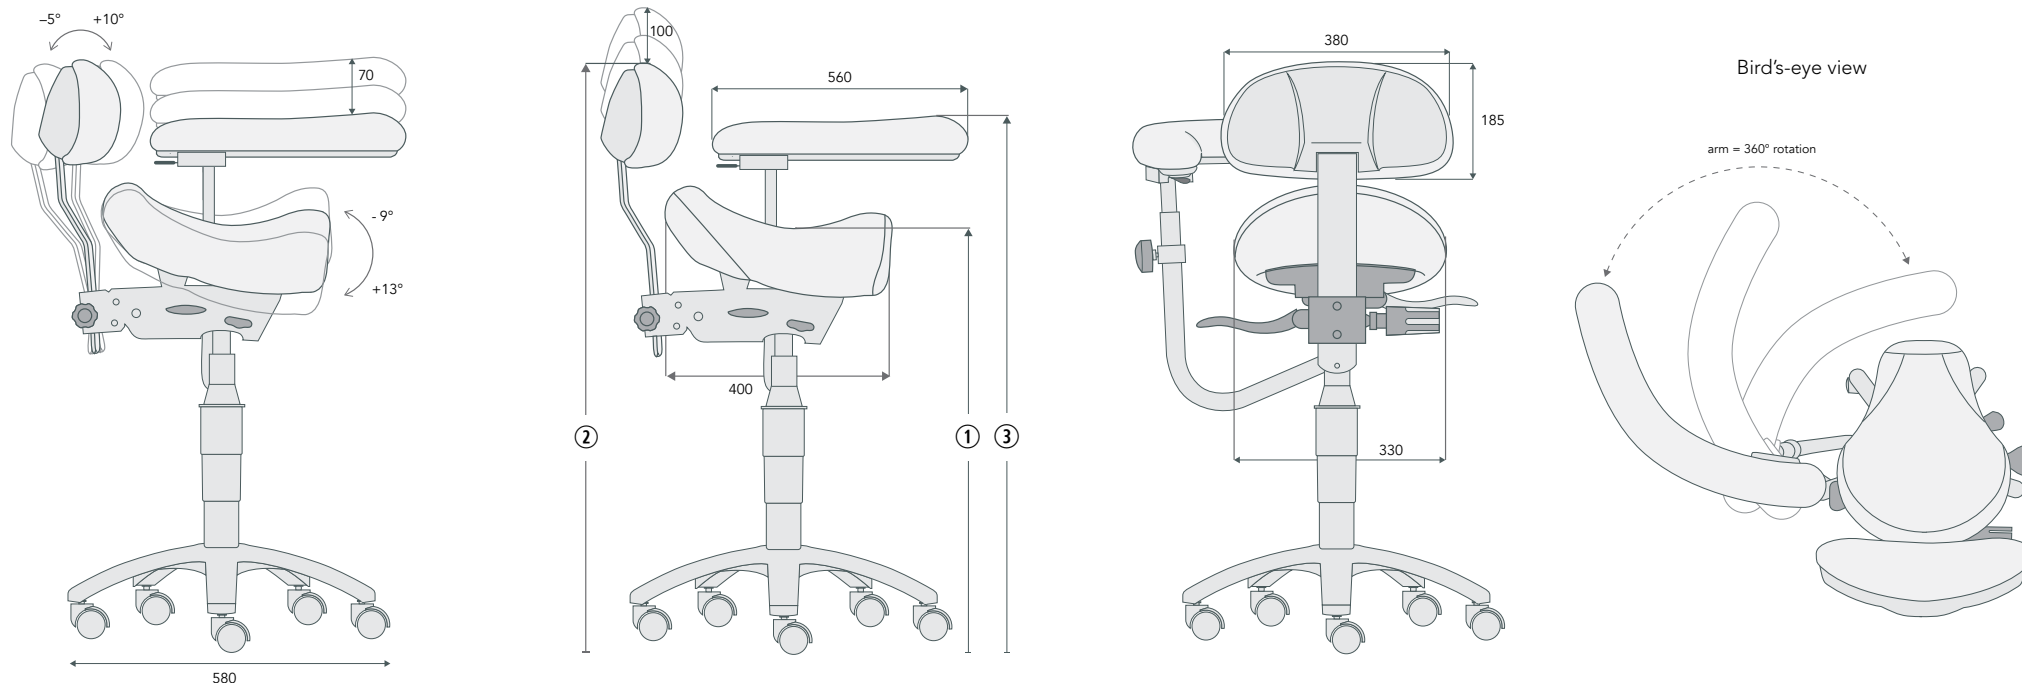

Postal address:
PO Box 200, Altona North,
VIC 3025, Australia

Saddle Stool

Note: Dimensions are in mm.

PRODUCT OPTIONS

The Saddle Stool is fitted with a 140 stroke gas lift as standard. If you require a higher or lower stool, alternative gas lifts are available (see table below).

	Seat height ①		Back height ②		Arm height ③	
	MIN	MAX	MIN	MAX	MIN	MAX
Gas lift stroke						
100	490	575	670	760	720	770
140	510	640	700	825	755	830
160	555	710	745	900	810	905
200	580	770	760	950	815	965

Mechanism

Fully ergonomic 3 lever mechanism with independent seat and back adjustment.

Base material

Nylon (standard) or alloy (alloy diameter 600mm).

Friction castors

Fitted with polyurethane soft tire friction castors limiting the stool's movement when pressure is released (e.g. when the user stands up). Free wheel castors can be fitted upon request (black only).

CAPACITY

120kg (evenly spread).

SHIPPING INFO

Stool weight: 7kg (seat only) 18kg (seat, back & arm)
 Packaged weight: 9kg (seat only) 20kg (seat, back & arm)
 Packaged dimensions: 590mm × 590mm × 510mm

OPTIONAL ACCESSORIES