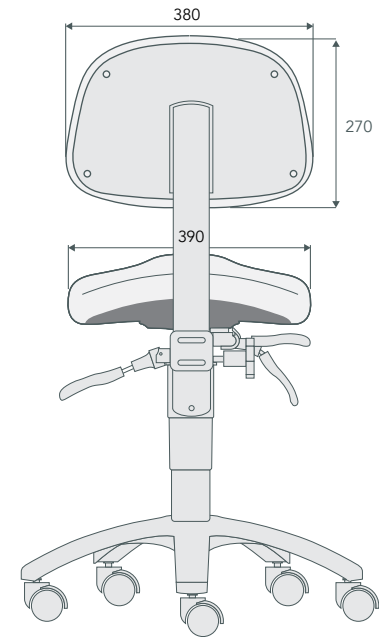

Factory address:
13/17 Chambers Road, Altona North,
VIC 3025, Australia

Postal address:
PO Box 200, Altona North,
VIC 3025, Australia

Physio Doctor Stool

Note: Dimensions are in mm.

PRODUCT OPTIONS

The Physio Doctor Stool is fitted with a 140 stroke gas lift as standard. If you require a higher or lower stool, alternative gas lifts are available (see table below).

Gas lift stroke	Seat height ①		Back height ②	
	MIN	MAX	MIN	MAX
100	430	520	730	815
140	460	580	755	880
160	500	650	800	950
200	525	710	820	1010

Note:

- Heights are estimates only (tolerance 10mm)
- Vertical movement shown in diagram is in addition to height shown in table
- With alloy base fitted, all heights are reduced by 20mm

Mechanism

Fully ergonomic 3 lever mechanism with independent seat and back adjustment.

Base material

Nylon (standard) or alloy (alloy diameter 600mm).

Friction castors

Fitted with polyurethane soft tire friction castors limiting the stool's movement when pressure is released (e.g. when the user stands up). Free wheel castors can be fitted upon request (black only).

CAPACITY

120kg (evenly spread).

SHIPPING INFO

Stool weight: 11.5kg
Packaged weight: 13.5kg
Packaged dimensions: 590mm × 590mm × 510mm

OPTIONAL ACCESSORIES

The height of the stool is normally controlled by the right hand lever. A foot activation ring can be fitted to all doctor stools (currently grey only).