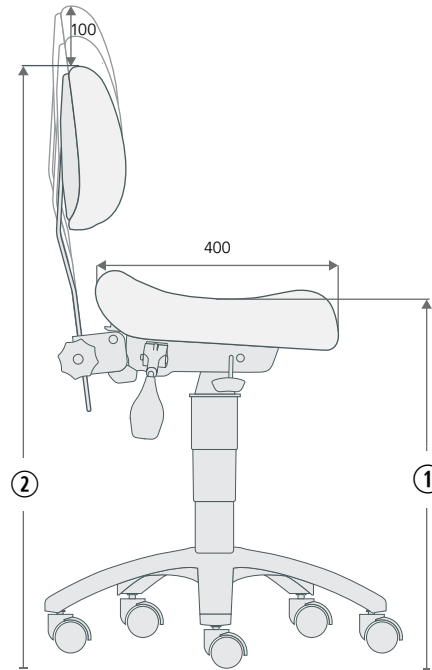

Factory address:
13/17 Chambers Road, Altona North,
VIC 3025, Australia

Postal address:
PO Box 200, Altona North,
VIC 3025, Australia

Physio Doctor Stool

Note: Dimensions are in mm.

PRODUCT OPTIONS

The Physio Doctor Stool is fitted with a 140 stroke gas lift as standard. If you require a higher or lower stool, alternative gas lifts are available (see table below).

Gas lift stroke	Seat height ①		Back height ②	
	MIN	MAX	MIN	MAX
100	430	520	730	815
140	460	580	755	880
160	500	650	800	950
200	525	710	820	1010

Note:

- Heights are estimates only (tolerance 10mm)
- Vertical movement shown in diagram is in addition to height shown in table
- With alloy base fitted, all heights are reduced by 20mm

Mechanism

Fully ergonomic 3 lever mechanism with independent seat and back adjustment.

Base material

Nylon (standard) or alloy (alloy diameter 600mm).

Friction castors

Fitted with polyurethane soft tire friction castors limiting the stool's movement when pressure is released (e.g. when the user stands up). Free wheel castors can be fitted upon request (black only).

CAPACITY

120kg (evenly spread).

SHIPPING INFO

Stool weight: 11.5kg
Packaged weight: 13.5kg
Packaged dimensions: 590mm × 590mm × 510mm

OPTIONAL ACCESSORIES

The height of the stool is normally controlled by the right hand lever. A foot activation ring can be fitted to all doctor stools (currently grey only).