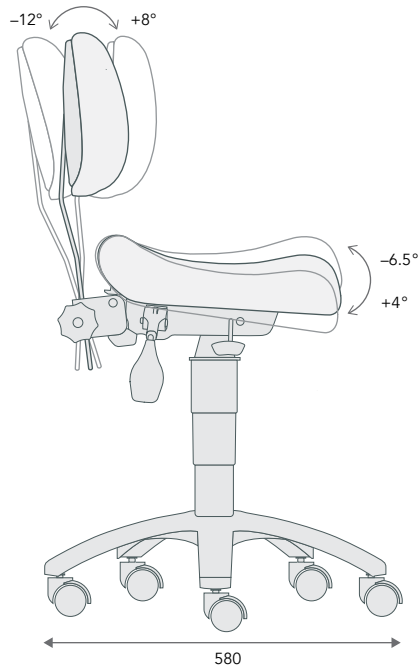

Factory address:
13/17 Chambers Road, Altona North,
VIC 3025, Australia

Postal address:
PO Box 200, Altona North,
VIC 3025, Australia

Physio Doctor Stool

Note: Dimensions are in mm.

PRODUCT OPTIONS

The Physio Doctor Stool is fitted with a 140 stroke gas lift as standard. If you require a higher or lower stool, alternative gas lifts are available (see table below).

Gas lift stroke	Seat height ①		Back height ②	
	MIN	MAX	MIN	MAX
100	430	520	730	815
140	460	580	755	880
160	500	650	800	950
200	525	710	820	1010

Note:

- Heights are estimates only (tolerance 10mm)
- Vertical movement shown in diagram is in addition to height shown in table
- With alloy base fitted, all heights are reduced by 20mm

Mechanism

Fully ergonomic 3 lever mechanism with independent seat and back adjustment.

Base material

Nylon (standard) or alloy (alloy diameter 600mm).

Friction castors

Fitted with polyurethane soft tire friction castors limiting the stool's movement when pressure is released (e.g. when the user stands up). Free wheel castors can be fitted upon request (black only).

CAPACITY

120kg (evenly spread).

SHIPPING INFO

Stool weight: 11.5kg
Packaged weight: 13.5kg
Packaged dimensions: 590mm × 590mm × 510mm

OPTIONAL ACCESSORIES

The height of the stool is normally controlled by the right hand lever. A foot activation ring can be fitted to all doctor stools (currently grey only).